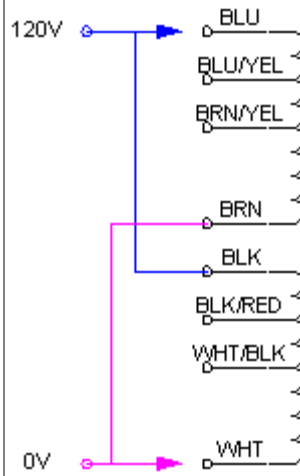

Color Code

Wiring Table:

Primary Supply	Wiring Diagram
100 VAC	
110 VAC	

120 VAC

200 VAC

220 VAC

240 VAC