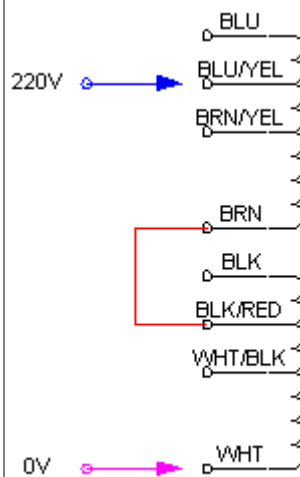

Color Code

Wiring Table:

Primary Supply	Wiring Diagram
100 VAC	
110 VAC	

120 VAC

200 VAC

220 VAC

240 VAC