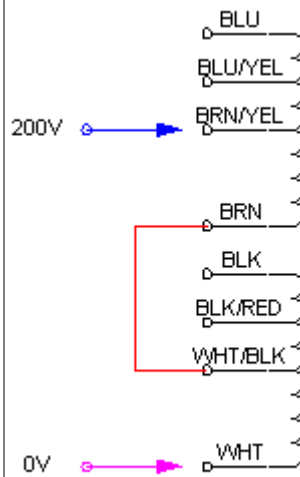

Color Code

Wiring Table:

Primary Supply	Wiring Diagram
100 VAC	
110 VAC	

120 VAC

200 VAC

220 VAC

240 VAC